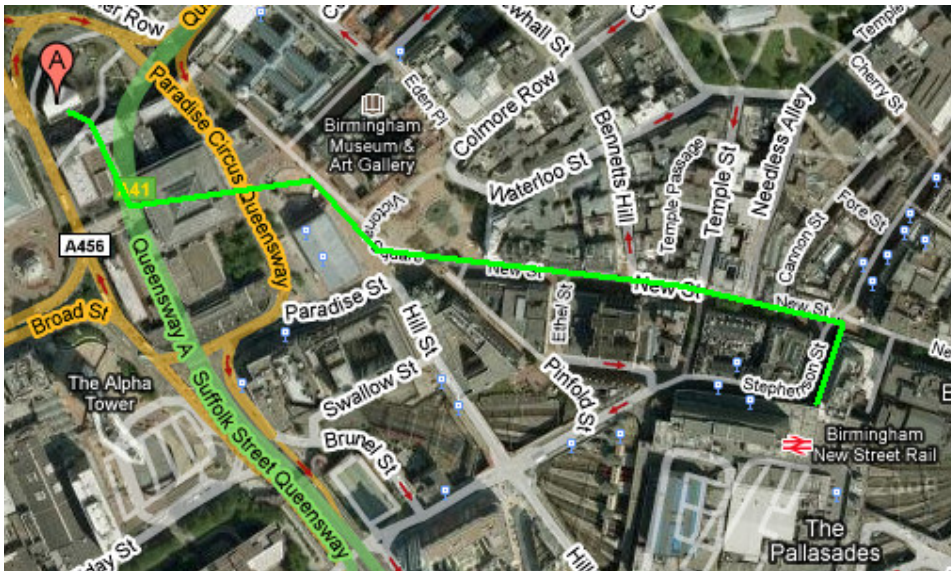

Directions to 77 Paradise Circus Queensway, Birmingham, B1 2DT

## Directions

1. Take the escalator from New Street Station up to the Pallasades Shopping Centre.
2. Turn left at the top of the escalator.
3. Exit the Pallasades via “the ramp” to New Street (you’ll pass HSBC – so you’ll know you’re on the right track.)
4. Turn left along New Street, follow it until you pass the large fountain (Victoria Square),
5. Turn right towards the Central Library (Chamberlain Square).
6. Turn to the left and go up the steps (or the ramp) through the doors between Greggs & McDonalds.
7. Follow the arcade straight through and out the other side.
8. On exiting the arcade there is a Jazz Club on your right called The Yardbirds, next to that is a set of steps, follow these down and along the passageway.
9. The building directly opposite the end is 77 Paradise Circus Queensway. On the satellite photo as “A”