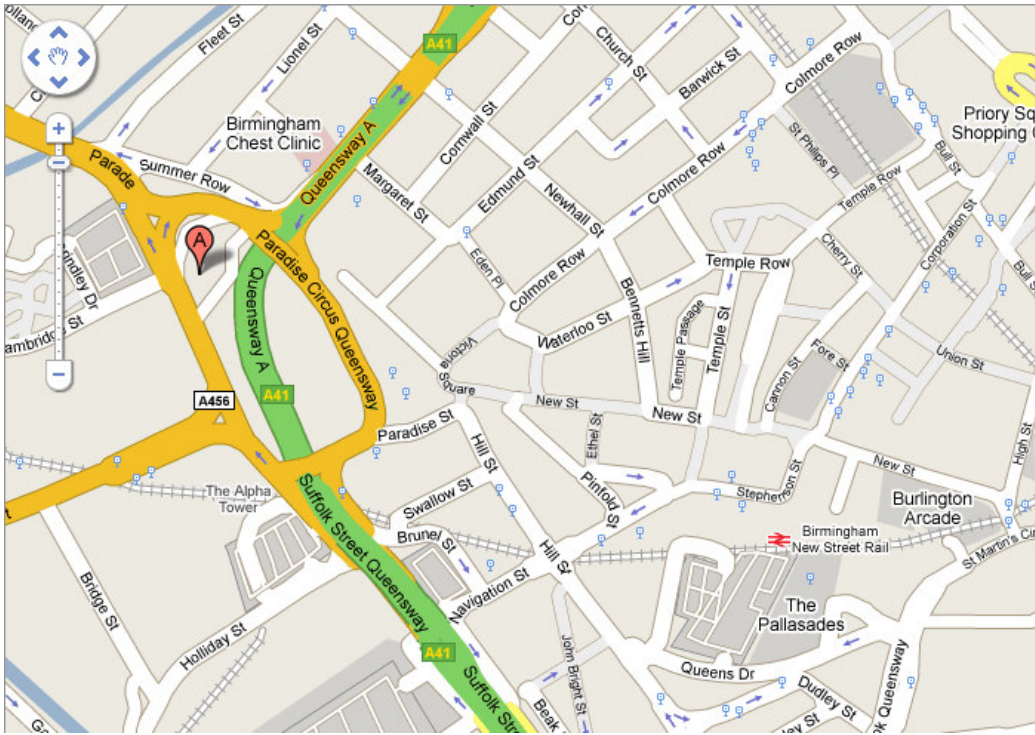

Directions to 77 Paradise Circus Queensway, Birmingham, B1 2DT

## Directions

1. Take the escalator from New Street Station up to the Pallasades Shopping Centre.
2. Turn left at the top of the escalator.
3. Exit the Pallasades via “the ramp” to New Street (you’ll pass HSBC – so you’ll know you’re on the right track.)
4. Turn left along New Street, follow it until you pass the large fountain (Victoria Square),
5. Turn right towards the Central Library (Chamberlain Square).
6. Turn to the left and go up the steps (or the ramp) through the doors between Greggs & McDonalds.
7. Follow the arcade straight through and out the other side.
8. On exiting the arcade there is a Jazz Club on your right called The Yardbirds, next to that is a set of steps, follow these down and along the passageway.
9. The building directly opposite the end is 77 Paradise Circus Queensway. On the satellite photo as “A”